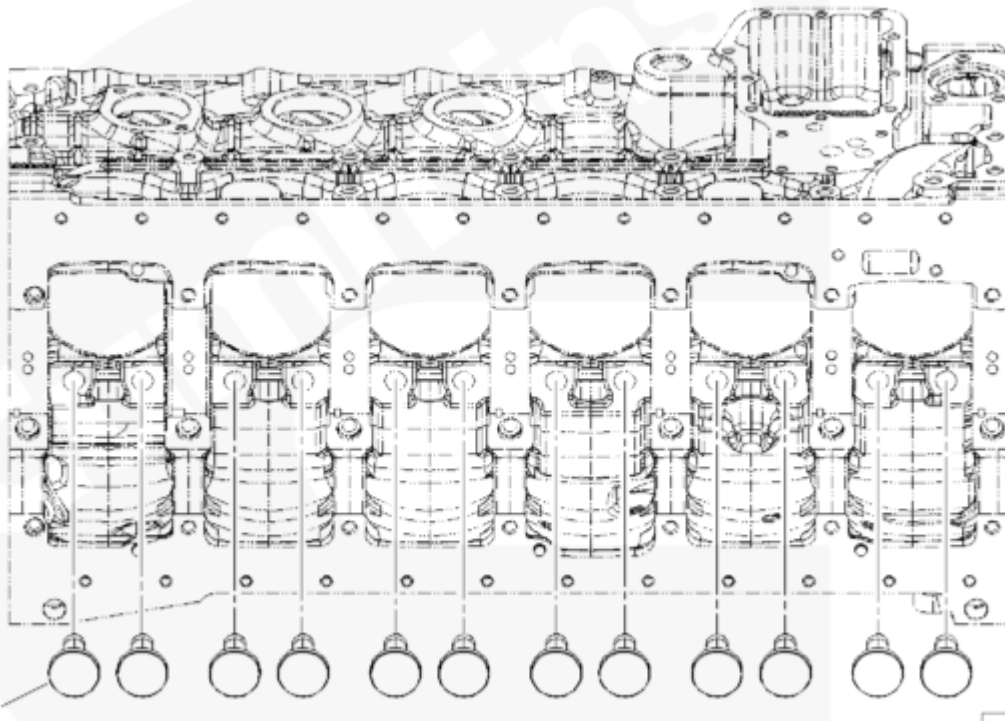

Parts Catalog - Option Detail

Electronic Parts Catalog - Option Detail				
Option	Group	Graphic	Film Card	Date
BB9843	04.01	bb902zk	T	12-FEB-02
Engines	4B3.9, 6A3.4, 6B5.9, B GAS INTERNATIONAL CM556, B4.5, B4.5 CM2350 B129B, B4.5 CM2350 B146C, B4.5 CM2350 B147B, B4.5 RGT, B4.5S, B5.9 G, B5.9 GAS PLUS CM556, B5.9 LPG, B5.9 LPG PLUS CM556, B6.7 CM2350 B121B, B6.7 CM2350 B135B, B6.7 CM2350 B136C, B6.7 CM2350 B148B, B6.7 G CMOH6.0 B125, B6.7N CM2380 B150B, B6.7S, F3.8 CM2350 F120B, F3.8 CM2350 F128C, F3.8 CM2350 F132B, F3.8 F102, G3.9, G5.9, G5.9 CM558, ISB (CHRYSLER), ISB CM2150, ISB CM2150 E, ISB CM550, ISB CM850, ISB/ISD4.5 CM2150 B119, ISB/ISD4.5 CM2150 SN, ISB/ISD6.7 CM2150 B120, ISB/ISD6.7 CM2150 SN, ISB/ISD6.7 CM2880 B126, ISB3.9 CM2220 B107, ISB4.5 CM2150, ISB5.9G CM2180, ISB6.7 2010 DCX PICKUP, ISB6.7 2013 DCX CHASSIS CAB, ISB6.7 CM2150 SQ, ISB6.7 CM2250, ISB6.7 CM2350 B101, ISB6.7 CM2350 B103, ISB6.7 CM2350 B142, ISB6.7 CM2670 B153B, ISB6.7 G CM2180 B118, ISBE CM2150, ISBE CM800, ISBE2/ISBE3 CM850, ISBE4 CM850, ISD4.5 CM2150, ISD6.7 CM2880 D101, ISF2.8 CM2220, ISF2.8 CM2220 AN, ISF2.8 CM2220 EC, ISF2.8 CM2220 ECF2, ISF2.8 CM2220 F101, ISF2.8 CM2220 F117, ISF2.8 CM2220 F122, ISF2.8 CM2220 F126, ISF2.8 CM2220 F129, ISF2.8 CM2220 IAN, ISF3.8 CM2220, ISF3.8 CM2220 AN, ISF3.8 CM2220 F103, ISF3.8 CM2220 F110, ISF3.8 CM2220 F116, ISF3.8 CM2220 F134B, ISF3.8 CM2220 IAN, ISF3.8 CM2350 F109, ISF4.5 CM2220 F123, ISG11 CM2880 G106, ISG11 CM2880 G108, ISG12 CM2880 G107, ISG12 CM2880 G109, ISG12 G CMOH6.0 G111, QSB3.9 30 CM550, QSB3.9 CM2880 B138, QSB4.5 30 CM550, QSB4.5 CM2150 B108, QSB4.5 CM2250 B131, QSB4.5 CM2250 EC, QSB4.5 CM2350 B106, QSB4.5 CM2350 B122			